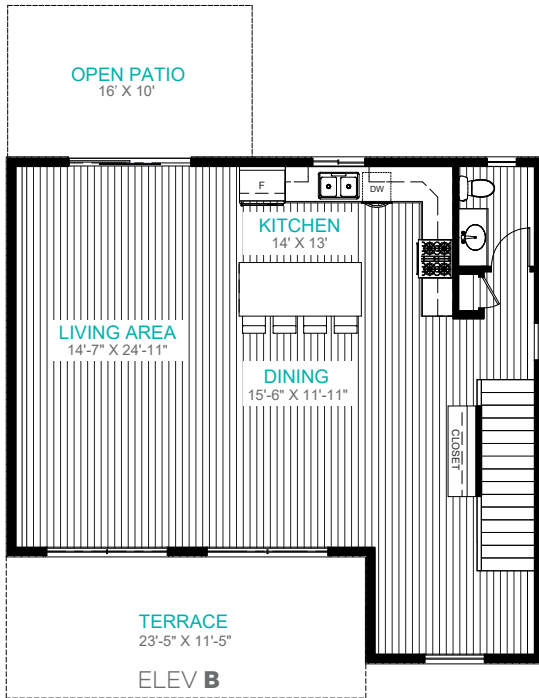

# THE RAINBOW

THE TRAILS LIVING.CA

**MAIN LEVEL**

**UPPER LEVEL**

**TOTAL SQUARE FOOTAGE**  
2,351 Sq Ft

<b>MAIN LEVEL</b> 990 Sq Ft	<b>UPPER LEVEL</b> 970 Sq Ft	<b>LOWER LEVEL</b> 391 Sq Ft (105 sq.ft. unfinished)
--------------------------------	---------------------------------	--

ELEVATION A

ELEVATION B

**LOWER LEVEL**

13-R1-J/K

All square footage and room sizes are approximate and may not be exactly as shown. The developer and builder reserve the right to make modifications deemed necessary in order to maintain the high standards of the development and meet all applicable codes. Rooms may vary slightly from the preliminary plans to the final survey. E&OE.