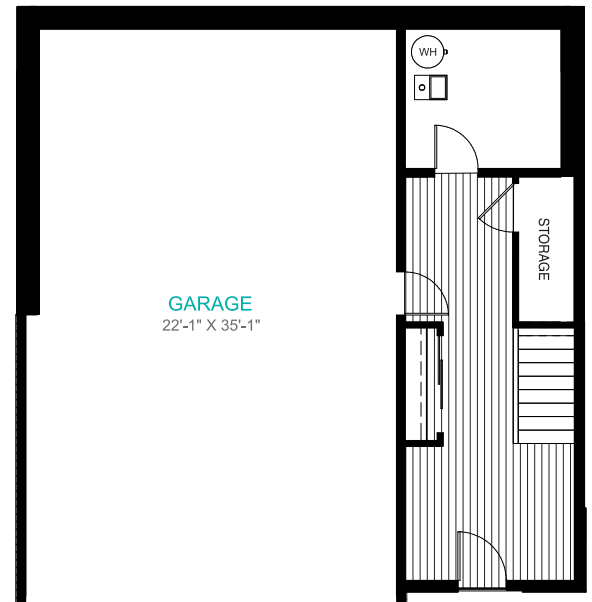

# THE RAINBOW

THE TRAILS LIVING.CA

**MAIN LEVEL**

**UPPER LEVEL**

**TOTAL SQUARE FOOTAGE**  
2,351 Sq Ft

<b>MAIN LEVEL</b> 990 Sq Ft	<b>UPPER LEVEL</b> 970 Sq Ft	<b>LOWER LEVEL</b> 391 Sq Ft (105 sq.ft. unfinished)
--------------------------------	---------------------------------	--

ELEVATION A

ELEVATION B

**LOWER LEVEL**

13-R1-J/K

All square footage and room sizes are approximate and may not be exactly as shown. The developer and builder reserve the right to make modifications deemed necessary in order to maintain the high standards of the development and meet all applicable codes. Rooms may vary slightly from the preliminary plans to the final survey. E&OE.