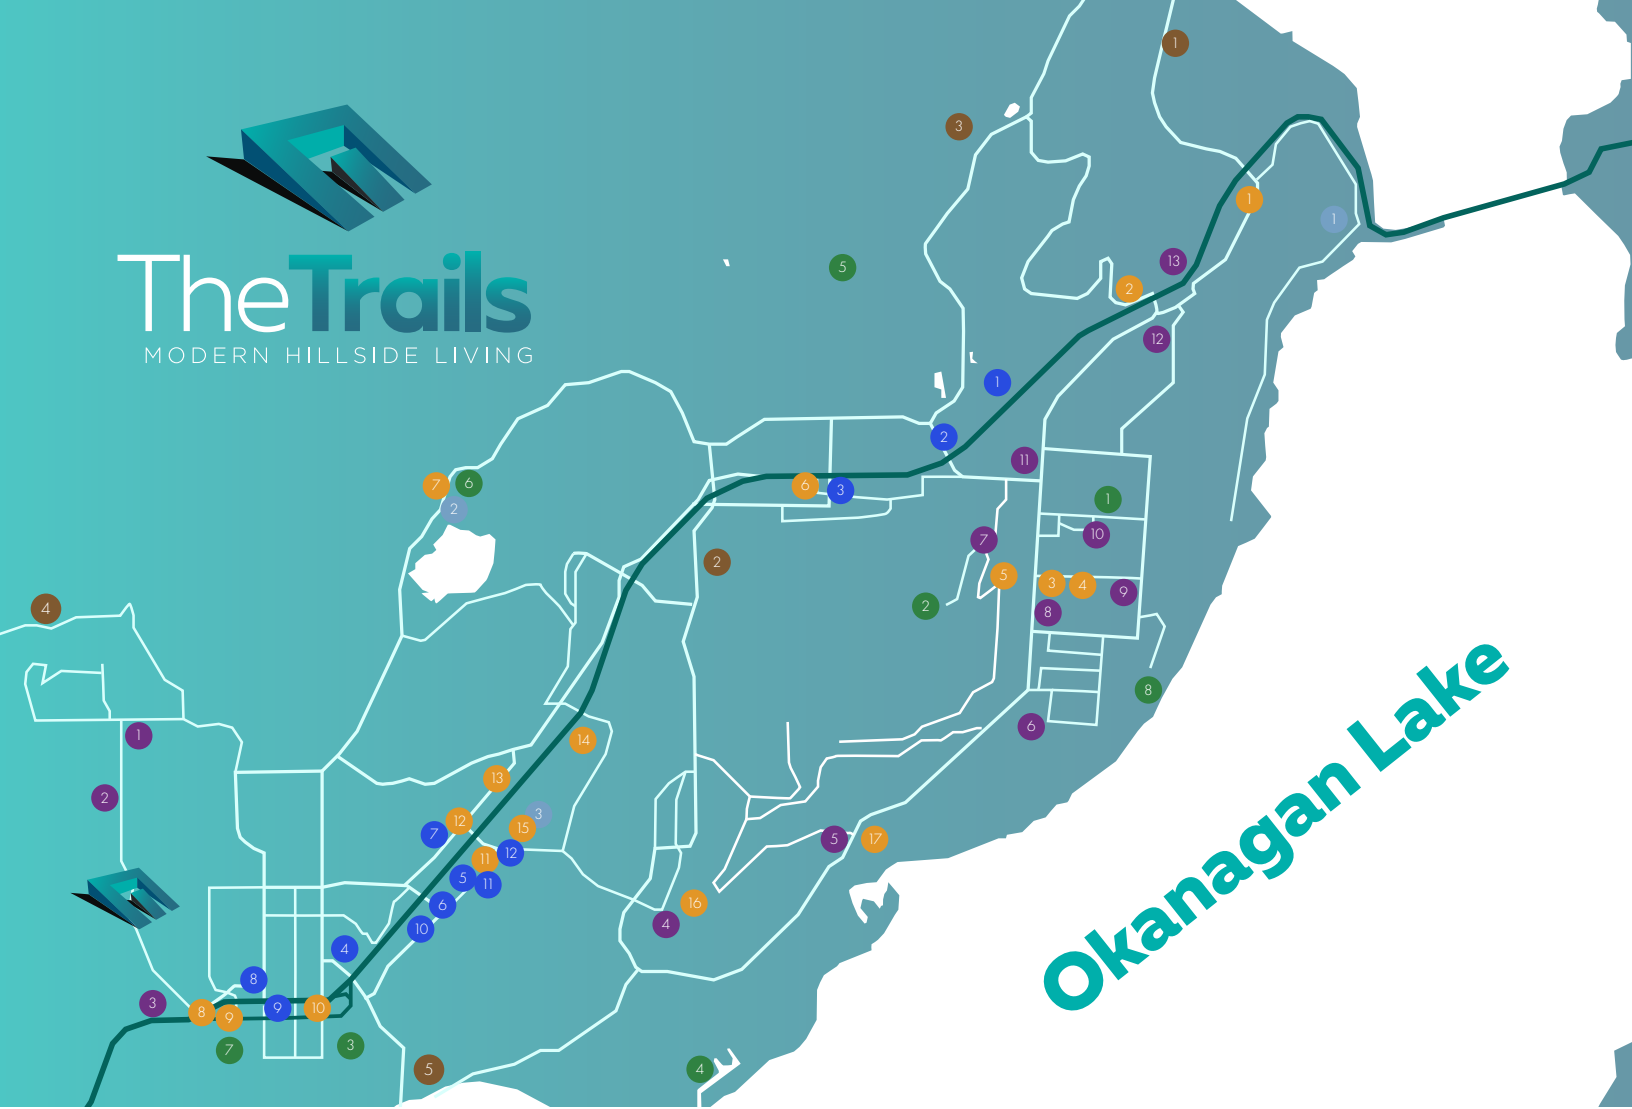

The Trails

MODERN HILLSIDE LIVING

Wineries

- 1 Ciao Bella Winery
- 2 Kalala Organic Estate Winery
- 3 Off the Grid Organic Winery
- 4 Mission Hill Family Estate Winery
- 5 Quails' Gate Winery
- 6 The Hatch Winery
- 7 Little Straw Vineyard
- 8 Volcanic Hills Estate Winery
- 9 Mt. Boucherie Winery
- 10 Beaumont Family Estate Winery
- 11 Grizzly Winery
- 12 Rollingdale Winery
- 13 Indigenous World Winery

Parks & Beaches

- 1 Andres Park
- 2 Eain Lamont Park
- 3 Memorial Park
- 4 Pritchard Park
- 5 Rose Meadows Park
- 6 Shannon Woods Dog Park & Fields
- 7 Westbank Centre Park Kids Care Spray & Water Park
- 8 Kalamoair Regional Park

Shopping

- 1 Xoxo Couture
- 2 Cask & Barrel Liquor Store
- 3 Black Crow Herbals
- 4 Westbank Shopping Centre
- 5 Sovereign Cycle
- 6 Canadian Tire
- 7 Walmart
- 8 Westridge Shopping Centre
- 9 Mad Hatter Book Store
- 10 Bosley's by Pet Valu
- 11 The Home Depot
- 12 Andre's Electronics

Restaurants

- 1 Sammy J's Grill & Bar
- 2 Red Fox Club
- 3 Lazeez Restaurant | Volcanic Hills Winery
- 4 Blu Saffron Bistro | Volcanic Hills Winery
- 5 The Barrel Top Grill | Little Straw Vineyard
- 6 West Sakura Teriyaki Restaurant
- 7 Courses Restaurant
- 8 Pizzamoreh
- 9 Gatekeeper Restaurant
- 10 Los Jarros Mexican Restaurant
- 11 Kaiso Japanese & Thai Cuisine
- 12 Ginza Sushi
- 13 Buy the Sea
- 14 Kekuli Cafe
- 15 19 Okanagan Grill + Bar
- 16 Terrace Restaurant | Mission Hill Winery
- 17 Old Vines Restaurant | Quail's Gate Winery